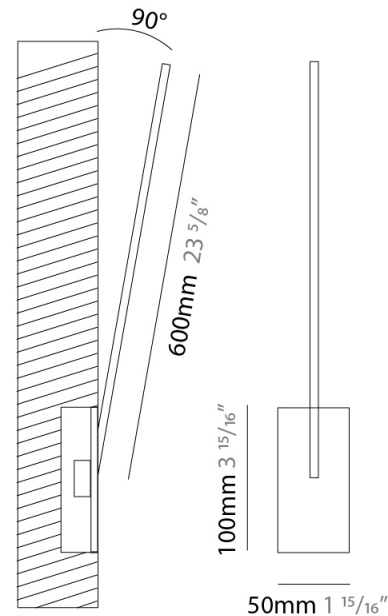

PROJECT
TYPE
SPECIFIER
QUANTITY
DATE

SPILLO 1 ROD RECESSED

D46016- -
base number   Color   Finish
                          Temperature   Options

1. To build a product code in our configurator select the specify button on the base model # product page
2. To build a manual product code on this datasheet choose from the options listed below in blue font and add the suffix to the base model #

GENERAL

Series: Spillo
Subseries: Spillo 1 Rod
Brand: Icone
Division: Design
Mounting Type: Recessed
Mounting Location: Wall
Subcategory: Ambient

PHYSICAL

Shape: Rectangle
Width (mm): 50
Width (in): 1 ¹⁵/₁₆
Height (mm): 600
Height (in): 23 ⁵/₈
Light Distribution: Adjustable
Fixture Finish: WHI / BLK / CHR / BGD
Fixture Material: Brass

ELECTRICAL

Lamp Type: LED
Total Output Wattage (W): 7.92
Dimming: 0-10V Dimming
Driver Included: No
Driver Location: Remote
Driver Type: Constant Voltage - 120Vac
Driver Class: Class 2
Input Voltage (V): 120
Output Voltage (V): 12
Upon Request: (Not included, see components) 0-10Vdc dimming / 277Vac

LED

Color Temperature (°K): 2700 / 3000
Nominal Lumen (lm): 660
CRI: >90 CRI
Lamp Life (hrs): 50000

OPTICAL

Adjustability: Tilt 120°

RATINGS AND CERTIFICATIONS

Certified By: Certified for North American Standards
IP rating: IP20