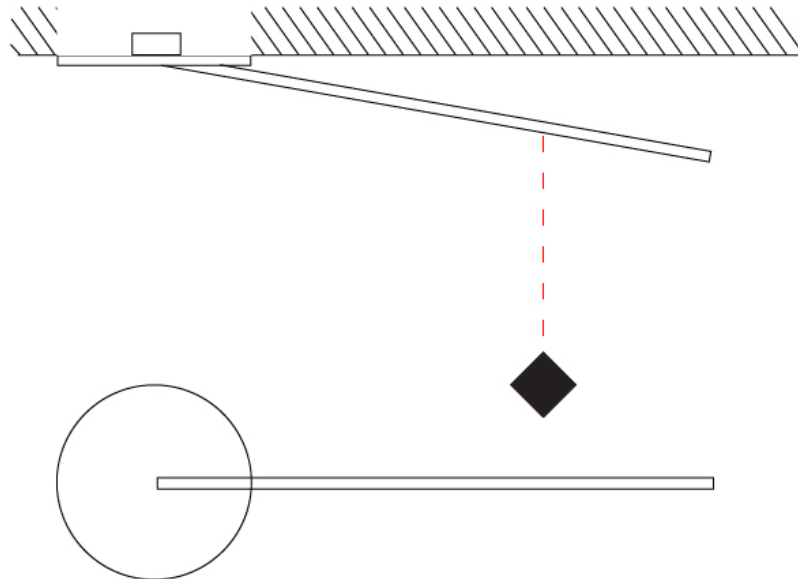

SPILO 1 ROD RECESSED

D46024-

PROJECT
TYPE
SPECIFIER
QUANTITY
DATE

D