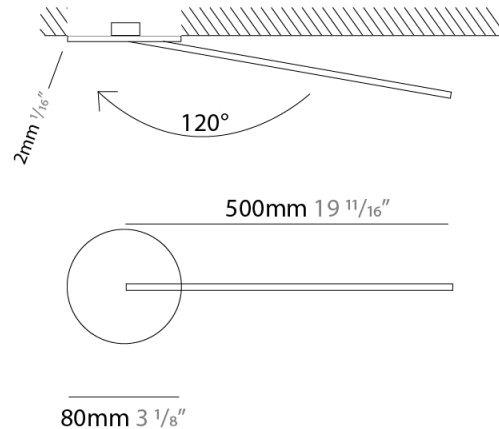

GENERAL

Series: Spillo
 Subseries: Spillo 1 Rod
 Brand: Icone
 Division: Design
 Mounting Type: Recessed
 Mounting Location: Wall
 Subcategory: Ambient

PHYSICAL

Shape: Rectangle
 Width (mm): 50
 Width (in): 1 15/16
 Height (mm): 400
 Height (in): 15 3/4
 Light Distribution: Adjustable
 Fixture Finish: WHI / BLK / CHR / BGD
 Fixture Material: Brass

GENERAL

Series: Spillo
 Subseries: Spillo 1 Rod
 Brand: Icone
 Division: Design
 Mounting Type: Recessed
 Mounting Location: Wall
 Subcategory: Ambient

PHYSICAL

Shape: Rectangle
 Width (mm): 50
 Width (in): 1 ¹⁵/₁₆
 Height (mm): 500
 Height (in): 19 ¹¹/₁₆
 Light Distribution: Adjustable
 Fixture Finish: WHI / BLK / CHR / BGD
 Fixture Material: Brass

LED

Color Temperature (°K): 2700 / 3000
 Nominal Lumen (lm): 550
 CRI: >90 CRI
 Lamp Life (hrs): 50000

OPTICAL

Adjustability: Tilt 120°

RATINGS AND CERTIFICATIONS

Certified By: Certified for North American Standards
 IP rating: IP20