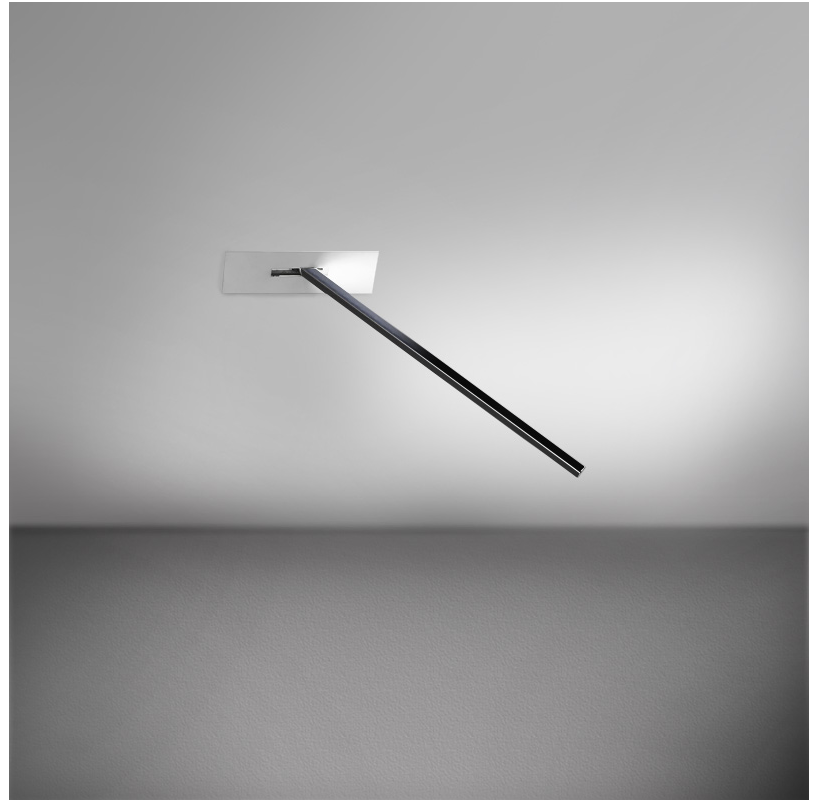

GENERAL

Series: Spillo
 Subseries: Spillo 1 Rod
 Brand: Icone
 Division: Design
 Mounting Type: Recessed
 Mounting Location: Wall
 Subcategory: Ambient

PHYSICAL

Shape: Rectangle
 Width (mm): 50
 Width (in): 1 15/16
 Height (mm): 400
 Height (in): 15 3/4
 Light Distribution: Adjustable
 Fixture Finish: WHI / BLK / CHR / BGD
 Fixture Material: Brass

LED

Color Temperature (°K): 2700 / 3000
 Nominal Lumen (lm): 440
 CRI: >90 CRI
 Lamp Life (hrs): 50000

OPTICAL

Adjustability: Tilt 120°

RATINGS AND CERTIFICATIONS

Certified By: Certified for North American Standards
 IP rating: IP20

GENERAL

Series: Spillo
 Subseries: Spillo 1 Rod
 Brand: Icone
 Division: Design
 Mounting Type: Recessed
 Mounting Location: Wall
 Subcategory: Ambient

PHYSICAL

Shape: Rectangle
 Width (mm): 50
 Width (in): 1 15/16
 Height (mm): 500
 Height (in): 19 11/16
 Light Distribution: Adjustable
 Fixture Finish: WHI / BLK / CHR / BGD
 Fixture Material: Brass