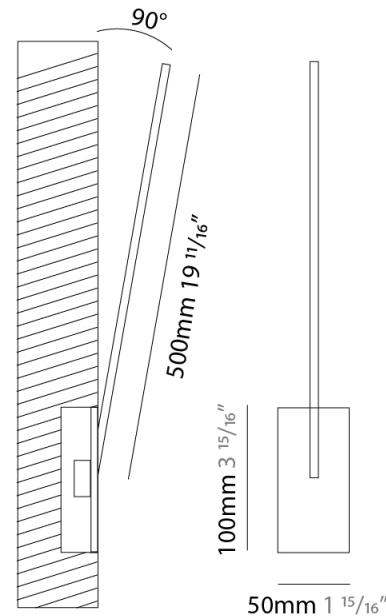

GENERAL

Series: Spillo
 Subseries: Spillo 1 Rod
 Brand: Icone
 Division: Design
 Mounting Type: Recessed
 Mounting Location: Wall
 Subcategory: Ambient

PHYSICAL

Shape: Rectangle
 Width (mm): 50
 Width (in): 1 15/16
 Height (mm): 400
 Height (in): 15 3/4
 Light Distribution: Adjustable
 Fixture Finish: WHI / BLK / CHR / BGD
 Fixture Material: Brass

GENERAL

Series: Spillo
 Subseries: Spillo 1 Rod
 Brand: Icone
 Division: Design
 Mounting Type: Recessed
 Mounting Location: Wall
 Subcategory: Ambient

PHYSICAL

Shape: Rectangle
 Width (mm): 50
 Width (in): 1 15/16
 Height (mm): 500
 Height (in): 19 11/16
 Light Distribution: Adjustable
 Fixture Finish: WHI / BLK / CHR / BGD
 Fixture Material: Brass

LED

Color Temperature (°K): 2700 / 3000
 Nominal Lumen (lm): 550
 CRI: >90 CRI
 Lamp Life (hrs): 50000

OPTICAL

Adjustability: Tilt 120°

RATINGS AND CERTIFICATIONS

Certified By: Certified for North American Standards
 IP rating: IP20

GENERAL

Series: Spillo
 Subseries: Spillo 1 Rod
 Brand: Icone
 Division: Design
 Mounting Type: Recessed
 Mounting Location: Wall
 Subcategory: Ambient

PHYSICAL

Shape: Rectangle
 Width (mm): 50
 Width (in): 1 ¹⁵/₁₆
 Height (mm): 600
 Height (in): 23 ⁵/₈
 Light Distribution: Adjustable
 Fixture Finish: WHI / BLK / CHR / BGD
 Fixture Material: Brass