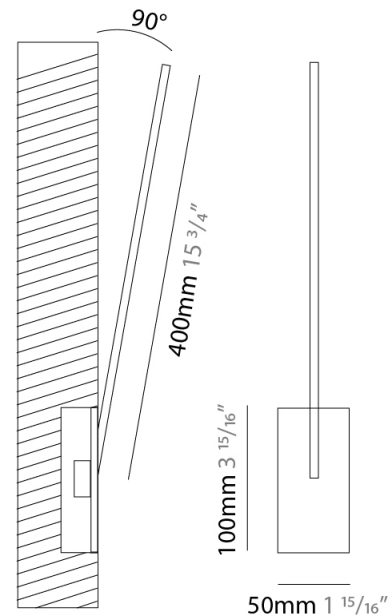

PROJECT	
TYPE	
SPECIFIER	
QUANTITY	
DATE	

SPILLO 1 ROD RECESSED

D46014- -
base number   Color   Finish
                                 Temperature   Options

1. To build a product code in our configurator select the specify button on the base model # product page
2. To build a manual product code on this datasheet choose from the options listed below in blue font and add the suffix to the base model #

GENERAL

Series: Spillo
Subseries: Spillo 1 Rod
Brand: Icone
Division: Design
Mounting Type: Recessed
Mounting Location: Wall
Subcategory: Ambient

PHYSICAL

Shape: Rectangle
Width (mm): 50
Width (in): 1 15/16
Height (mm): 400
Height (in): 15 3/4
Light Distribution: Adjustable
Fixture Finish: WHI / BLK / CHR / BGD
Fixture Material: Brass

ELECTRICAL

Lamp Type: LED
Total Output Wattage (W): 4.8
Dimming: 0-10V Dimming
Driver Included: No
Driver Location: Remote
Driver Type: Constant Voltage - 120Vac
Driver Class: Class 2
Input Voltage (V): 120
Output Voltage (V): 12
Upon Request: (Not included, see components) 0-10Vdc dimming / 277Vac

LED

Color Temperature (°K): 2700 / 3000
Nominal Lumen (lm): 440
CRI: >90 CRI
Lamp Life (hrs): 50000

OPTICAL

Adjustability: Tilt 120°

RATINGS AND CERTIFICATIONS

Certified By: Certified for North American Standards
IP rating: IP20