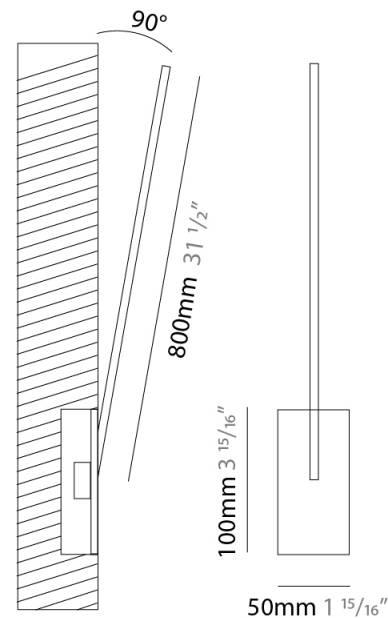

PROJECT
TYPE
SPECIFIER
QUANTITY
DATE

SPILLO 1 ROD RECESSED

D46018- -
base number   Color   Finish
                          Temperature   Options

1. To build a product code in our configurator select the specify button on the base model # product page
2. To build a manual product code on this datasheet choose from the options listed below in blue font and add the suffix to the base model #

GENERAL

Series: Spillo
Subseries: Spillo 1 Rod
Brand: Icone
Division: Design
Mounting Type: Recessed
Mounting Location: Wall
Subcategory: Ambient

PHYSICAL

Shape: Rectangle
Width (mm): 50
Width (in): 1 15/16
Height (mm): 800
Height (in): 31 1/2
Light Distribution: Adjustable
Fixture Finish: WHI / BLK / CHR / BGD
Fixture Material: Brass

ELECTRICAL

Lamp Type: LED
Total Output Wattage (W): 10.56
Dimming: 0-10V Dimming
Driver Included: No
Driver Location: Remote
Driver Type: Constant Voltage - 120Vac
Driver Class: Class 2
Input Voltage (V): 120
Output Voltage (V): 12
Upon Request: (Not included, see components) 0-10Vdc dimming / 277Vac

LED

Color Temperature (°K): 2700 / 3000
Nominal Lumen (lm): 880
CRI: >90 CRI
Lamp Life (hrs): 50000

OPTICAL

Adjustability: Tilt 120°

RATINGS AND CERTIFICATIONS

Certified By: Certified for North American Standards
IP rating: IP20